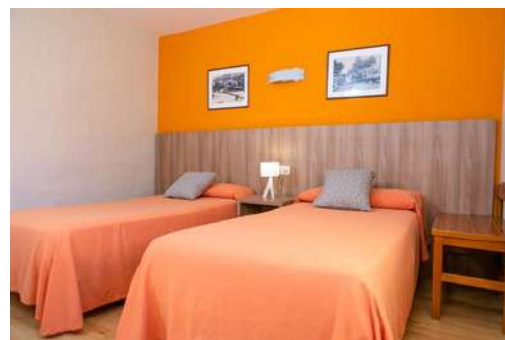

Location - Rialp (Lleida)

Hotel Condes del Pallars

Pep Summer Camp takes place in the town of Rialp, at the Hotel Condes del Pallars, managed by Rosa dels Vents.

- 11 and 7 soccer field with natural grass
- futsal court
- indoor and outdoor pool
- rooms of 2, 3 or 4 with bathroom and TV
- 3 dining rooms with free buffet
- large spaces and common areas

Avinguda Flora Cadena 25594 Rialp (Lleida)